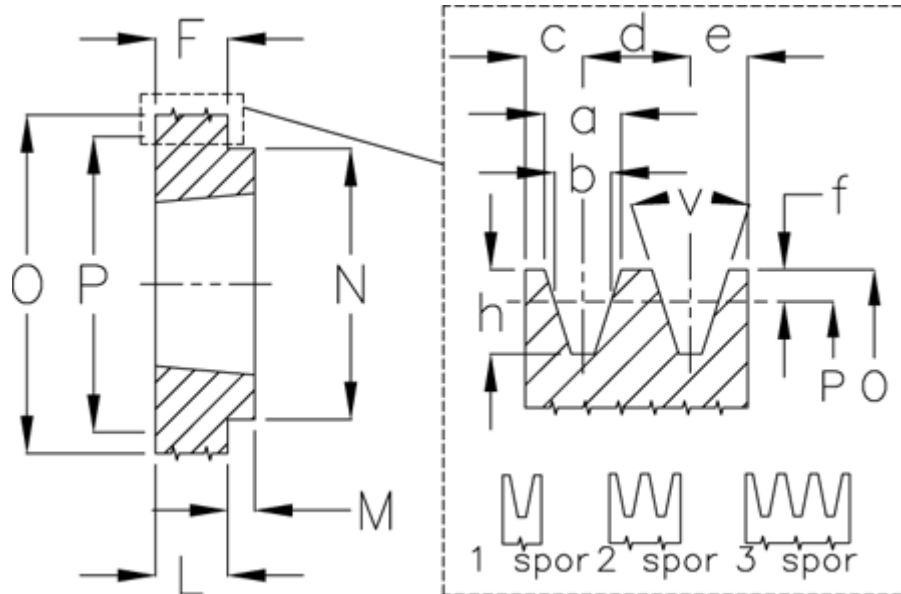

Article number: 604113007101

Description: V-belt pulley SPZ 71/1 TL1108

Measures

a	= 9.7	For bush	= 1108	P	= 71
b	= 8.5	h	= 11.0	Type	= SPZ
Bush ζ max	= 28	J	= -	v	= 34 grader
c	= 8.0	L	= 22		
d	= 12.0	m	= 6		
e	= 8.0	N	= 60		
f	= 2.0	Number of ribs	= 1		
F	= 16	O	= 75.0		